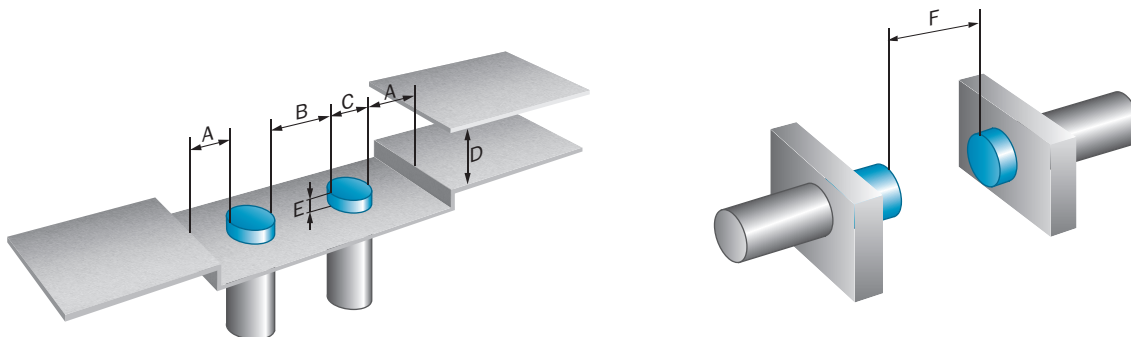

1) At I_a max.

2) Without load.

3) U_b and T_a constant.

4) Of S_r .

Installation note

Remark	Associated graphic see "Installation"
A	8 mm
B	16 mm
C	8 mm
D	7,5 mm
E	4 mm
F	20 mm

Dimensional drawing (Dimensions in mm (inch))

① Connection

② Status LED

③ Fastening nuts (2 x); width across 13, metal

Installation note

Non-flush installation

Connection diagram

Cd-001

Recommended accessories

Other models and accessories → www.sick.de/IM_Standard

	Brief description	Model name	Part no.
Mounting brackets and mounting plates			
	Mounting plate for M8 sensors, steel, zinc coated, without mounting hardware	BEF-WG-M08	5321722
	Mounting bracket, M8 thread, steel, zinc coated, without mounting hardware	BEF-WN-M08	5321721
Terminal and alignment brackets			
	Clamping block for round sensors M8, without fixed stop, plastic (PA12), glass-fiber reinforced, mounting hardware included	BEF-KH-M08	2051477