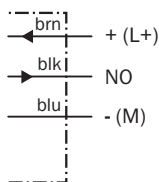

¹⁾ According to EN 60529.

Mechanics/electronics

Supply voltage	10 V DC ... 30 V DC
Ripple	≤ 10 %
Voltage drop	≤ 1,2 V ¹⁾
Current consumption	≤ 20 mA ²⁾
Time delay before availability	≤ 100 ms
Hysteresis	2 % ... 10 %
Repeatability	≤ 2 % ^{3) 4)}
Temperature drift (of S_r)	± 10 %
EMC	According to EN 60947-5-2
Continuous current I_a	≤ 200 mA
Cable material	PVC
Conductor size	0,14 mm ²
Short-circuit protection	✓

1) At I_a max.

2) Without load.

3) U_b and T_a constant.

4) Of S_r .

Installation note

Remark	Associated graphic see "Installation"
A	8 mm
B	16 mm
C	8 mm
D	7,5 mm
E	4 mm
F	20 mm

Dimensional drawing (Dimensions in mm (inch))

① Connection

② Status LED

③ Fastening nuts (2 x); width across 13, metal

Installation note

Non-flush installation

Connection diagram

Cd-001

Recommended accessories