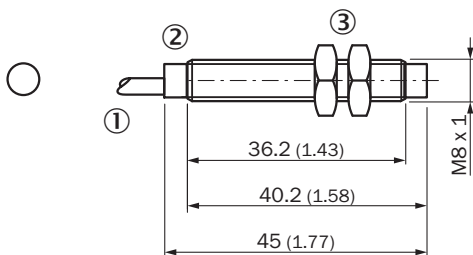

¹⁾ According to EN 60529.

Mechanics/electronics

Supply voltage	10 V DC ... 30 V DC
Ripple	≤ 10 %
Voltage drop	≤ 1,2 V ¹⁾
Current consumption	≤ 20 mA ²⁾
Time delay before availability	≤ 100 ms
Hysteresis	2 % ... 10 %
Repeatability	≤ 2 % ^{3) 4)}
Temperature drift (of S_r)	± 10 %
EMC	According to EN 60947-5-2
Continuous current I_a	≤ 200 mA
Cable material	PVC
Conductor size	0,14 mm ²
Short-circuit protection	✓

¹⁾ At I_a max.

²⁾ Without load.

³⁾ U_b and T_a constant.

⁴⁾ Of S_r .

Reverse polarity protection	✓
Power-up pulse protection	✓
Shock and vibration resistance	30 g, 11 ms / 10 ... 55 Hz, 1 mm
Ambient operating temperature	-25 °C ... +70 °C
Housing material	Metal, Nickel-plated brass
Housing cap material	Plastic
Housing length	45 mm
Thread length	36,2 mm
Tightening torque, max.	4 Nm

1) At I_a max.

2) Without load.

3) U_b and T_a constant.

4) Of S_r .

Installation note

Remark	Associated graphic see "Installation"
A	8 mm
B	16 mm
C	8 mm
D	7,5 mm
E	4 mm
F	20 mm

Dimensional drawing (Dimensions in mm (inch))

① Connection

② Status LED

③ Fastening nuts (2 x); width across 13, metal

Installation note

Non-flush installation

Connection diagram

Cd-001

Recommended accessories